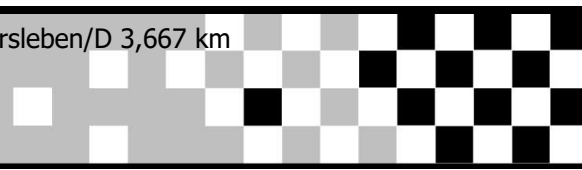

Test- und Einstellfahrten PF052

Northern Talent Cup

Motorsportarena Oschersleben/D 3,667 km

Combined Test Results Day 1

Pos.	St.Nr.	Gesamtbestzeit	R1. Best Tm	R2. Best Tm	R3. Best Tm	R4. Best Tm	R5. Best Tm	R6. Best Tm
1	92	1:36.400		1:39.795	1:38.283	1:37.033	1:36.992	1:36.400
2	6	1:36.735	2:09.145	1:41.960	1:39.299	1:39.211	1:37.912	1:36.735
3	59	1:37.667	1:45.463	1:41.797	1:39.904	1:38.667	1:38.296	1:37.667
4	94	1:37.842	1:50.952	1:42.026	1:39.379	1:38.430	1:38.866	1:37.842
5	81	1:37.948	1:47.050	1:41.603	1:38.776	1:39.038	1:37.948	1:38.115
6	56	1:37.979	1:45.288	1:41.696	1:39.440	1:38.778	1:37.979	1:38.308
7	44	1:38.188	1:55.326	1:44.220	1:41.761	1:39.957	1:38.696	1:38.188
8	23	1:38.254		1:40.446	1:40.446	1:39.062	1:38.254	1:38.528
9	68	1:38.334			1:39.262	1:38.763		1:38.334
10	27	1:38.357			1:40.954	1:39.734	1:39.071	1:38.357
11	20	1:38.477	2:23.662	2:16.073	1:39.947	1:39.439	1:39.166	1:38.477
12	48	1:39.047	2:04.325	1:47.392	1:43.009	1:40.299	1:40.293	1:39.047
13	33	1:39.307	1:54.280	1:44.638	1:41.202	1:39.573	1:39.873	1:39.307
14	24	1:39.757	1:52.957	1:43.899	1:41.613	1:40.043	1:40.068	1:39.757
15	65	1:39.793	1:53.174	1:42.867	1:42.483	1:40.878	1:40.753	1:39.793
16	12	1:39.834	1:55.073	1:45.663	1:42.431	1:40.965	1:39.991	1:39.834
17	77	1:40.546	2:27.064	2:18.137	1:50.996	1:41.398	1:40.546	
18	10	1:40.632	1:52.779	1:43.531	1:43.597		1:40.632	1:41.256
19	93	1:40.802	1:52.488	1:43.958	1:42.794	1:41.291	1:41.514	1:40.802
20	7	1:41.015		1:44.398	1:42.145	1:43.297	1:41.015	
21	2	1:41.430	1:52.104	1:43.619	1:41.572	1:41.430		
22	25	1:41.839			1:44.262	1:42.942	1:43.032	1:41.839
23	28	1:42.135	1:54.429	1:43.485	1:42.574			1:42.135
24	18	1:42.625	1:57.155	1:48.166	1:45.871	1:44.440	1:43.802	1:42.625